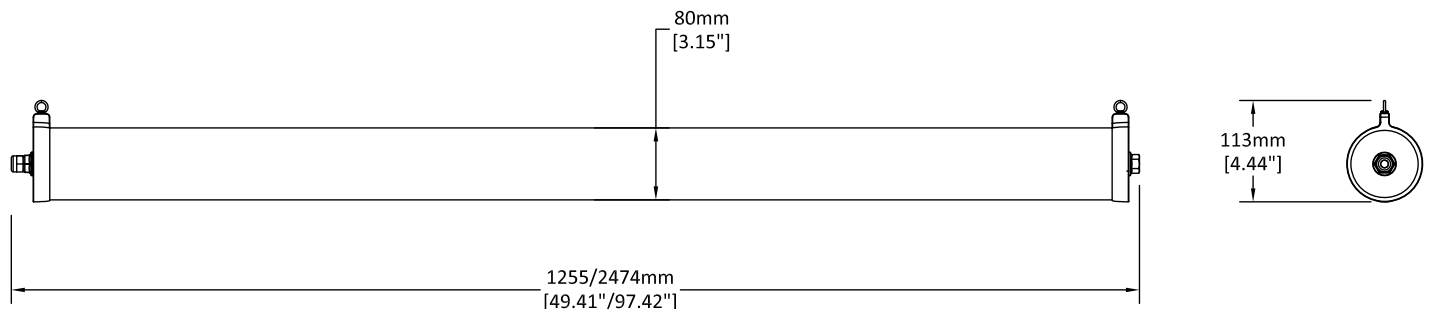

DIMENSIONAL DATA