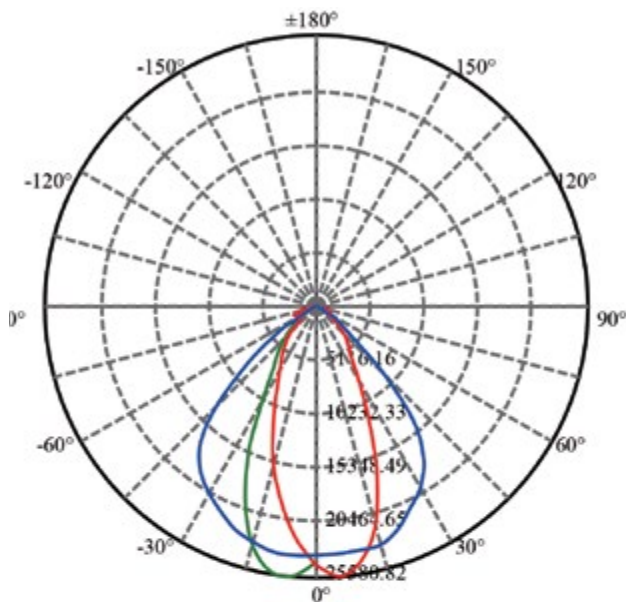

POSEIDON™

NSF 2 • IP66 • IP69K • LINEAR TASK LIGHT

OPERATING CHARACTERISTICS

POSEIDON CHARACTERISTICS

Lumen Package	Wattage		Amp Draw		Length	Diameter	Diameter with Ring Mount	Comparable Light Source
	120V	277V	120V	277V				
7,500 L	60	58	0.50	0.22	49.41"	3.15"	4.4"	2 Lamp T8 Vapor
10,000 L	80	78	0.68	0.30	49.41"	3.15"	4.4"	4 Lamp T8 Vapor, 2 Lamp T5 HO Vapor
10,000 L	80	78	0.68	0.30	97.42"	3.15"	4.4"	2 Lamp 8' T8 Vapor
20,000 L	160	157	1.35	0.60	97.42"	3.15"	4.4"	4 Lamp 8' T5 HO Vapor

DISTRIBUTION DIAGRAM